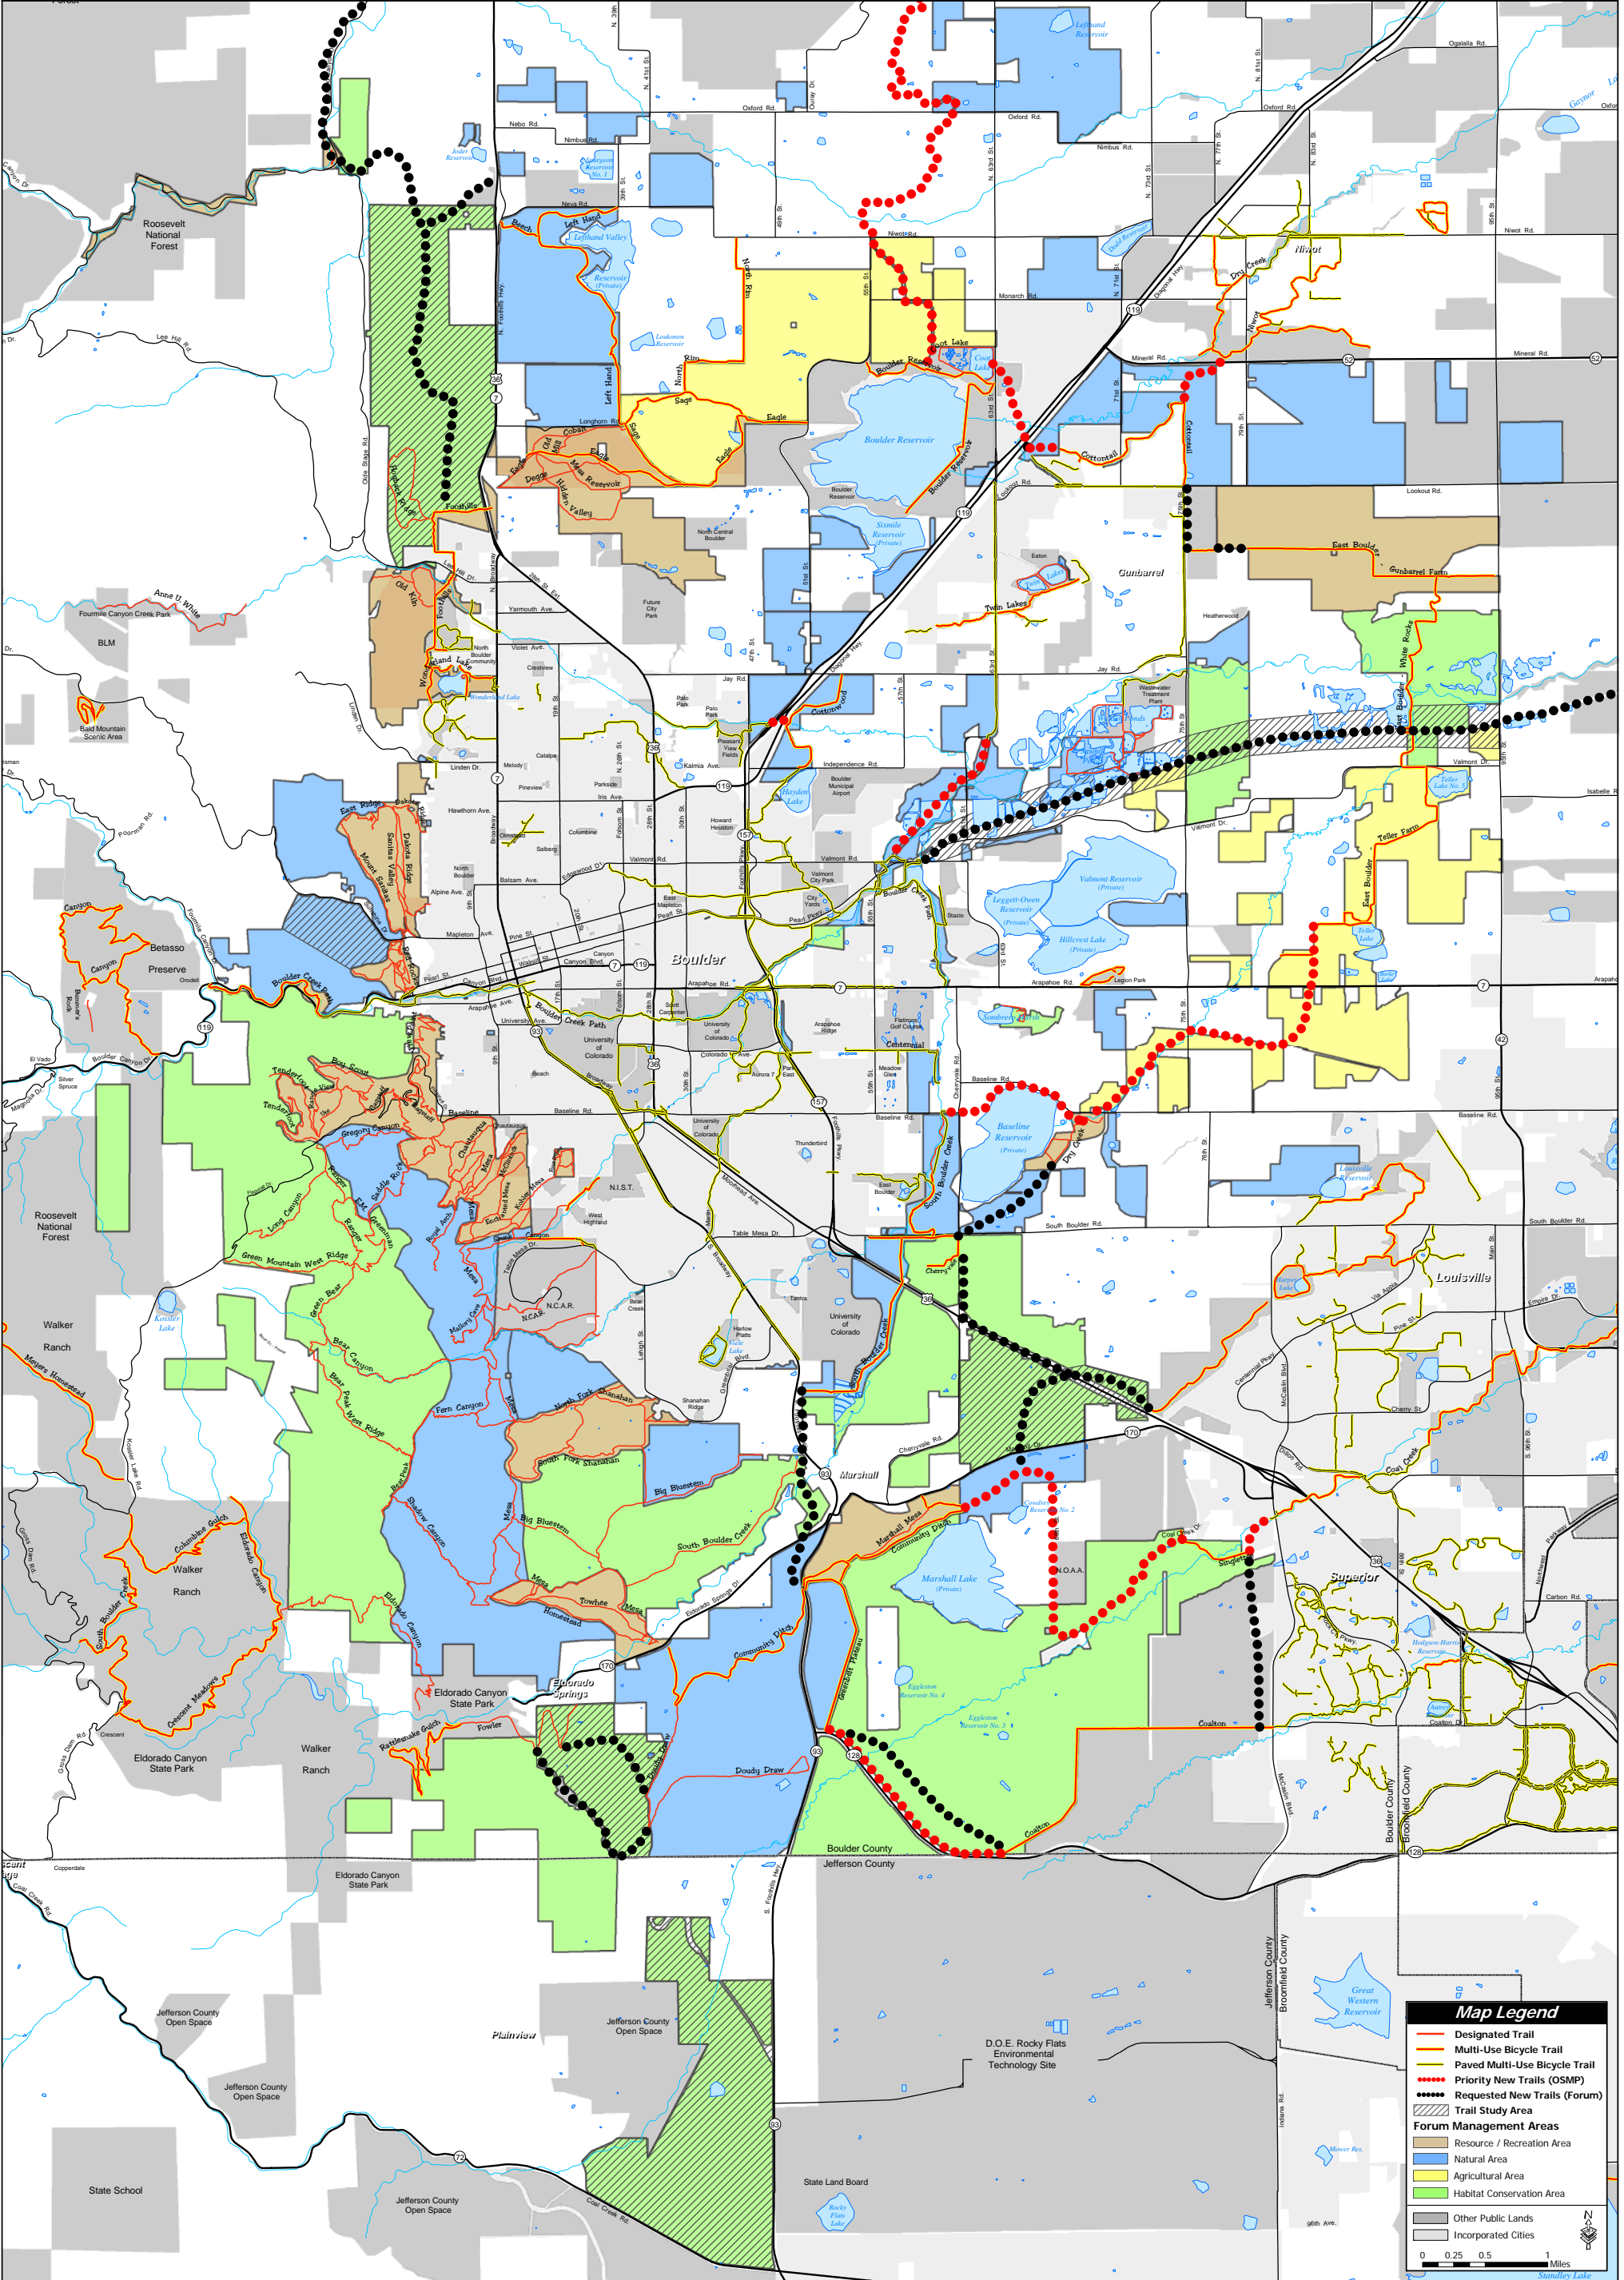

Community Group Forum

Map Legend

- Designated Trail
- Multi-Use Bicycle Trail
- Paved Multi-Use Bicycle Trail
- Priority New Trails (OSMP)
- Requested New Trails (Forum)
- Trail Study Area

Forum Management Areas

- Resource / Recreation Area
- Natural Area
- Agricultural Area
- Habitat Conservation Area

Other Public Lands

- Other Public Lands
- Incorporated Cities

Scale: 0 0.25 0.5 1 Miles

North Arrow